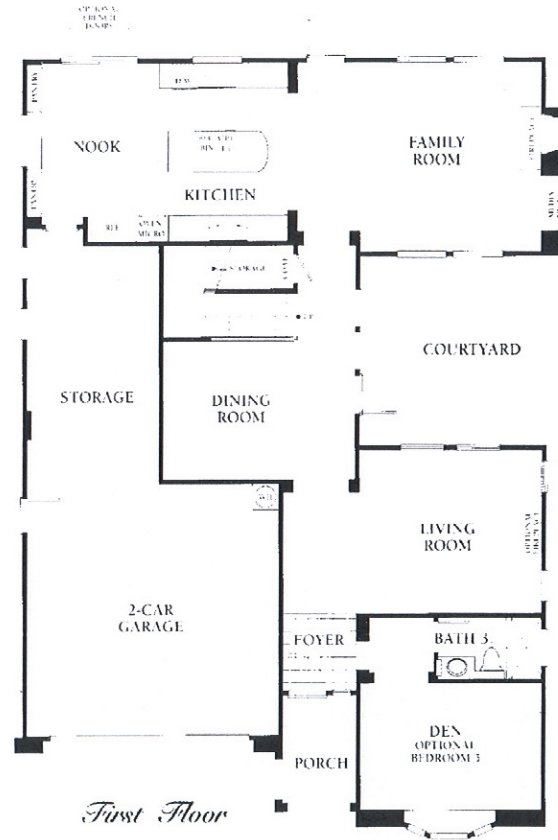

TRACT: (AG) Autumn Glen MODEL: C Plan Two - 2899 Sq.Ft. Sq.Ft. (Approx)
Copyright ©The Inside Tract™ - All rights reserved.

Second Floor

First Floor

OPTIONAL
BEDROOM 3

OPTIONAL
BEDROOM 4