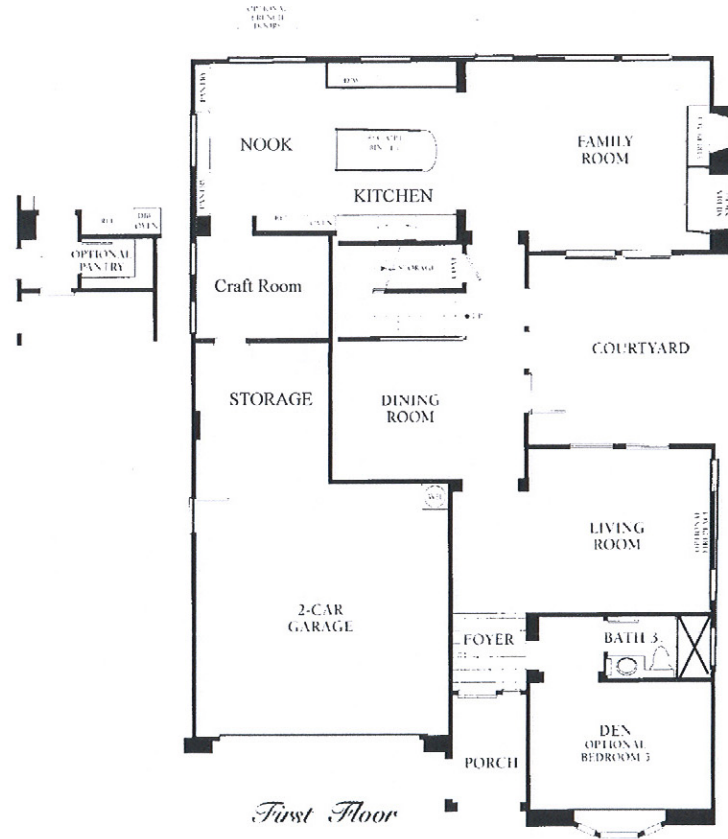

**TRACT: (AG) Autumn Glen MODEL: D Plan Two Alt. Craft Room - 2988 Sq.Ft. Sq.Ft. (Approx)**  
Copyright ©The Inside Tract™ - All rights reserved.

*Second Floor*

*First Floor*

OPTIONAL  
BEDROOM 5