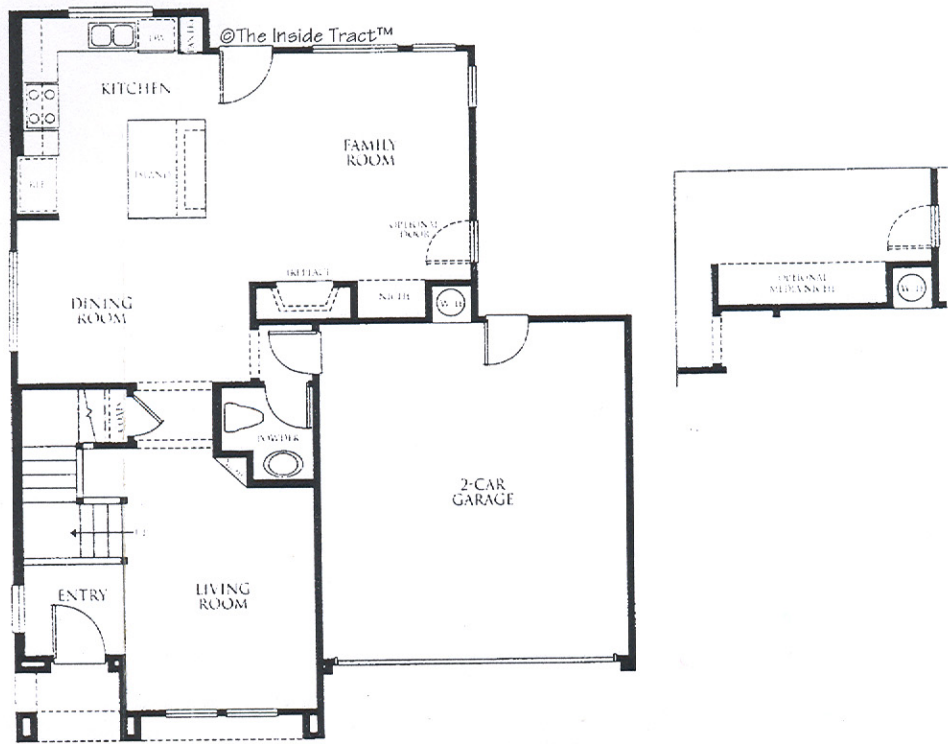

TRACT: (CYP) Cypress MODEL: B Jasmine (2) - 1737 Sq.Ft. Sq.Ft. (Approx)
Copyright ©The Inside Tract™ - All rights reserved.

FIRST FLOOR