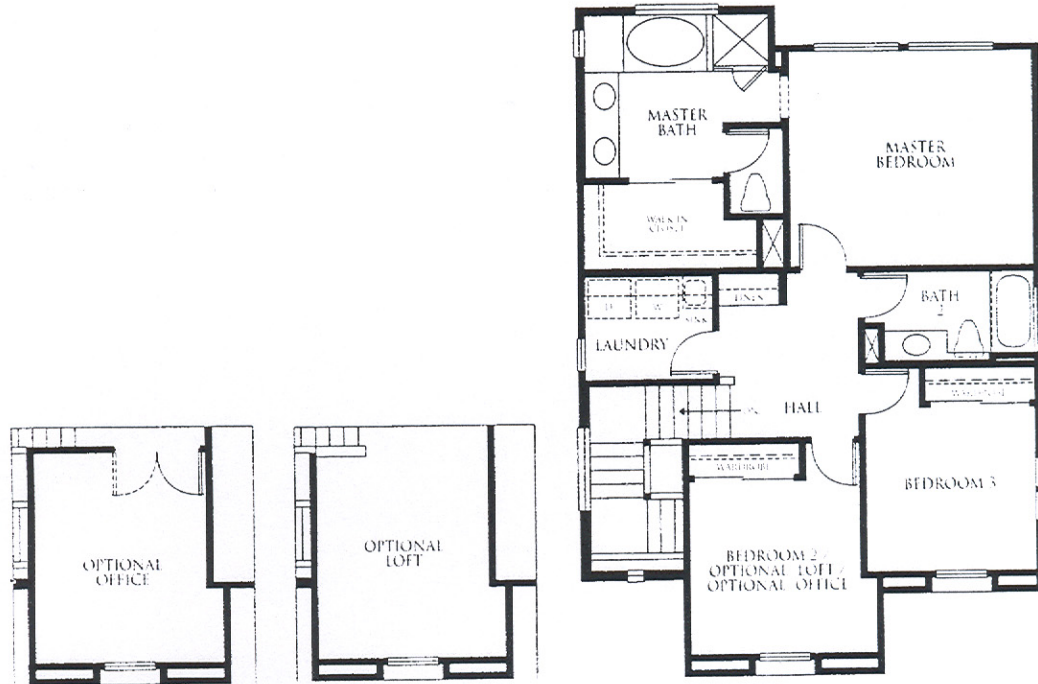

TRACT: (CYP) Cypress MODEL: B Jasmine (2) - 1737 Sq.Ft. Sq.Ft. (Approx)
Copyright ©The Inside Tract™ - All rights reserved.

FIRST FLOOR