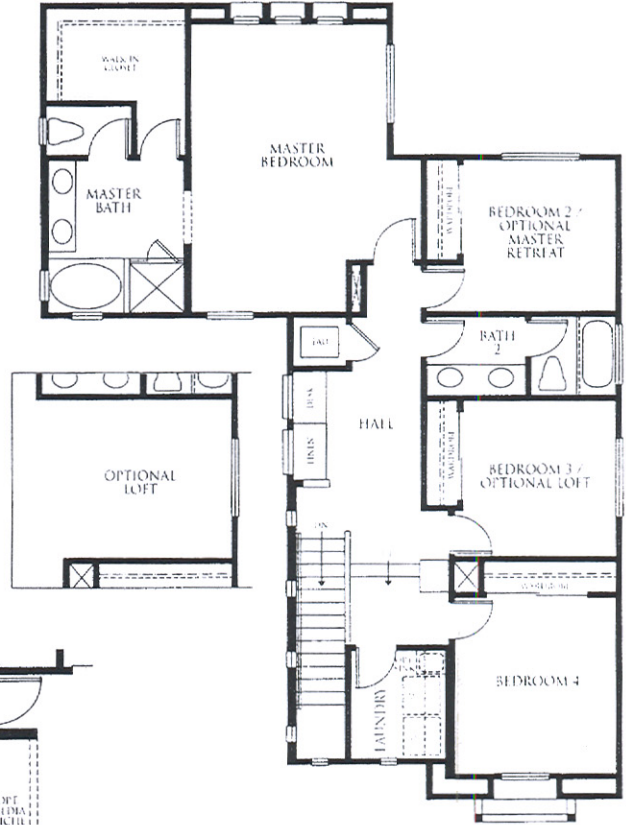

TRACT: (CYP) Cypress MODEL: C Lily (3) - 2050 Sq.Ft. Sq.Ft. (Approx)  
Copyright ©The Inside Tract™ - All rights reserved.

SECOND FLOOR

FIRST FLOOR