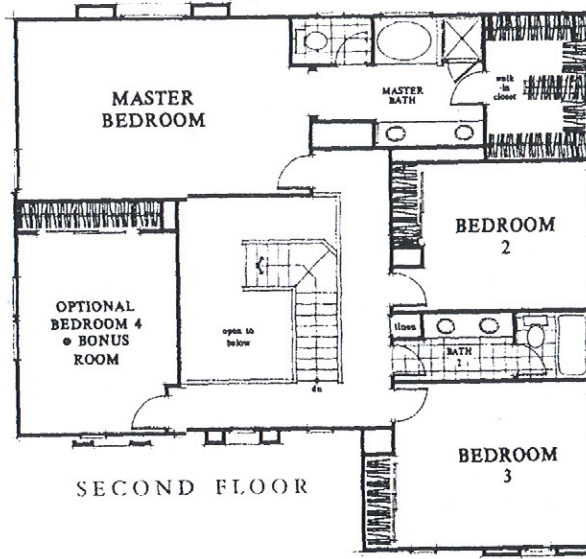

**TRACT: (KENW) Kenwood MODEL: B Plan 1 Alternate - 3114 Sq.Ft. Sq.Ft. (Approx)**  
 Copyright ©The Inside Tract™ - All rights reserved.

*Windows and pop-outs may vary per elevation*