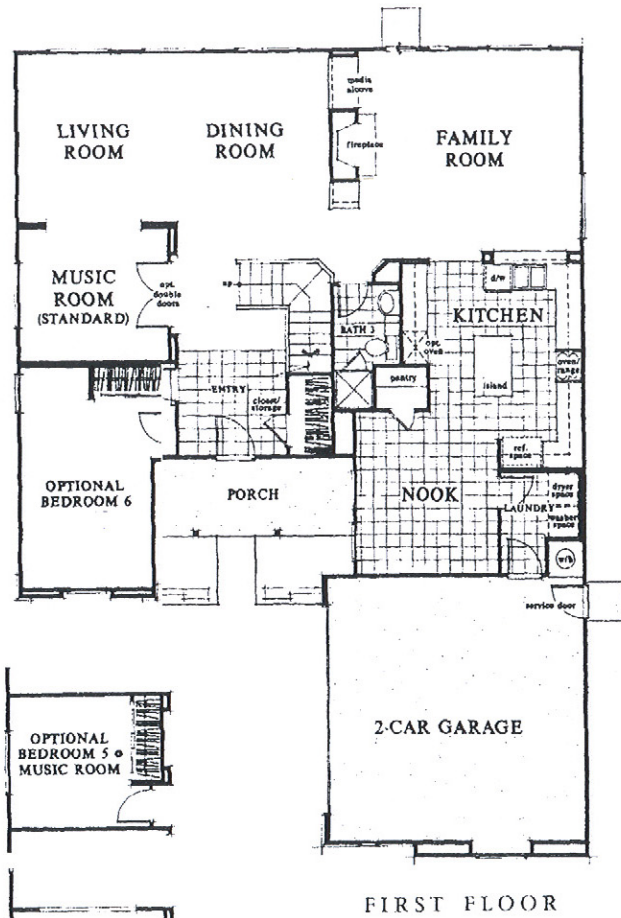

**TRACT: (KENW) Kenwood MODEL: B Plan 1 Alternate - 3114 Sq.Ft. Sq.Ft. (Approx)**  
 Copyright ©The Inside Tract™ - All rights reserved.

*Windows and pop-outs may vary per elevation*