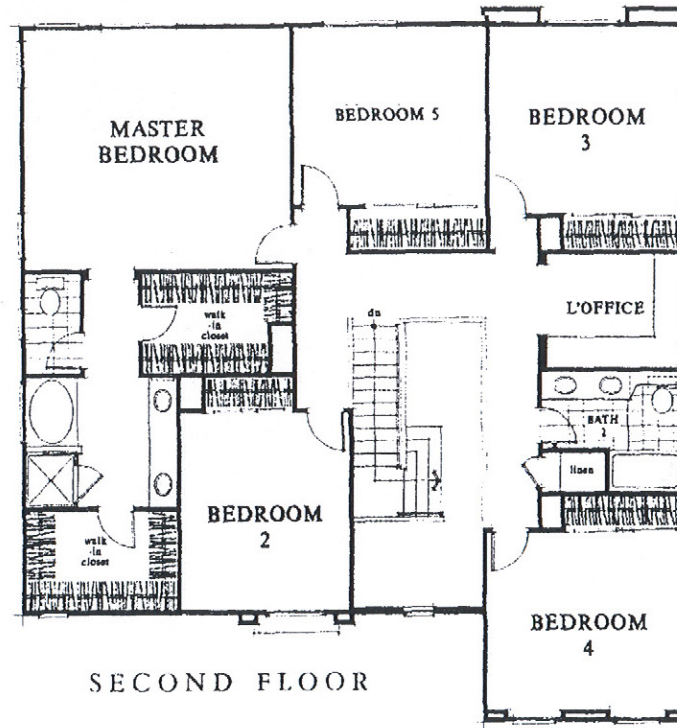

TRACT: (KENW) Kenwood MODEL: D Plan 2 Alternate - 3323 Sq.Ft. Sq.Ft. (Approx)
 Copyright ©The Inside Tract™ - All rights reserved.

FIRST FLOOR

SECOND FLOOR

Windows and pop-outs may vary per elevation