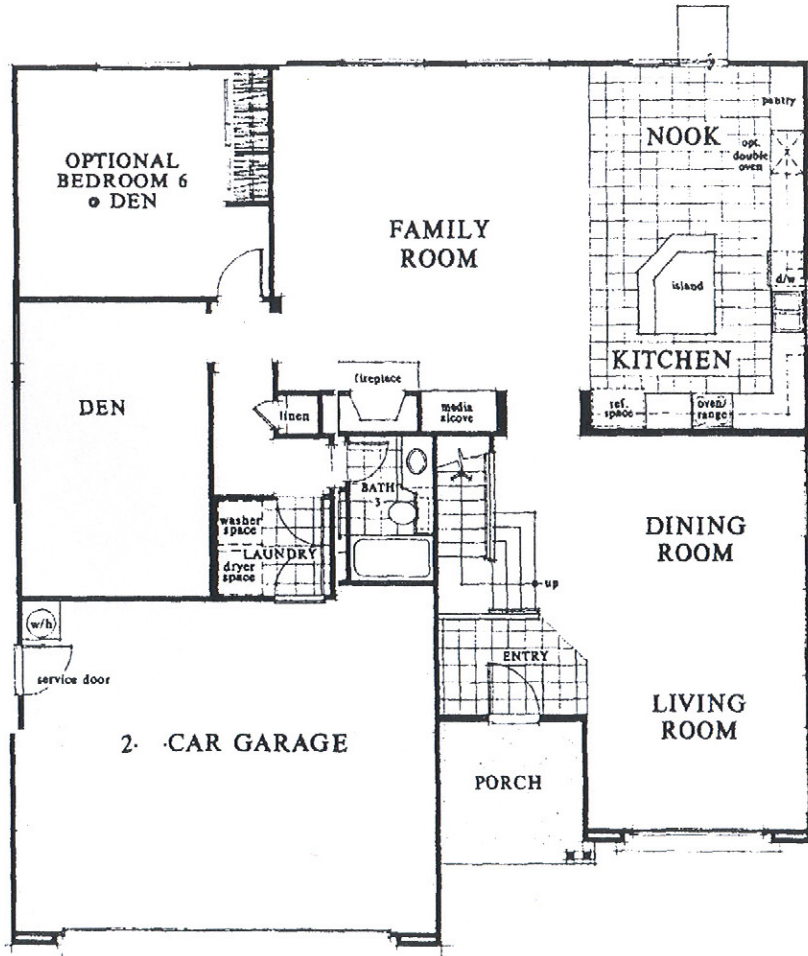

TRACT: (KENW) Kenwood MODEL: D Plan 2 Alternate - 3323 Sq.Ft. Sq.Ft. (Approx)
 Copyright ©The Inside Tract™ - All rights reserved.

FIRST FLOOR

SECOND FLOOR

Windows and pop-outs may vary per elevation